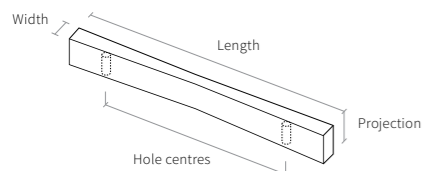

Black Silk Touch

Width: 10mm | Projection: 18mm

Available sizes:

Length: 76mm | Hole centre: 64mm | 7111938

Length: 140mm | Hole centre: 128mm | 7111942

Length: 204mm | Hole centre: 192mm | 7111946

Length: 268mm | Hole centre: 256mm | 7111950

White Silk Touch

Width: 10mm | Projection: 18mm

Available sizes:

Length: 76mm | Hole centre: 64mm | 7111939

Length: 140mm | Hole centre: 128mm | 7111943

Length: 204mm | Hole centre: 192mm | 7111947

Length: 268mm | Hole centre: 256mm | 7111951