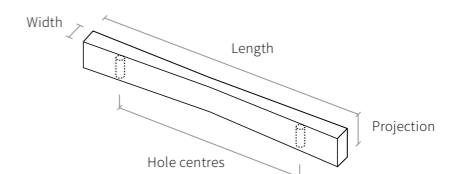

White

Width: 11mm | Projection: 32mm

Available sizes:

Length: 168mm | Hole centre: 160mm | 7112048

Length: 328mm | Hole centre: 320mm | 7112052

Angolo
Colour: White | Length: 168mm | 7112048
Colour: Bronze Brown | Length: 168mm | 7112045
Colour: Metallic Grey | Length: 168mm | 7112046
Colour: Black | Length: 168mm | 7112047