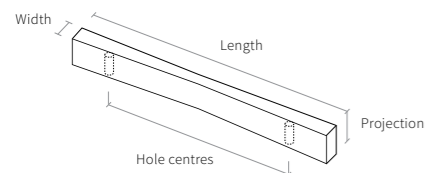

Striking design with curved corners and a soft touch finish,
the Clip handle complements any space.

Width: 13mm | Projection: 29mm

Available sizes:

Length: 108mm | Hole centre: 96mm | 7111960

Length: 172mm | Hole centre: 160mm | 7111964

Length: 332mm | Hole centre: 320mm | 7111968

Width: 13mm | Projection: 29mm

Available sizes:

Length: 108mm | Hole centre: 96mm | 7111961

Length: 172mm | Hole centre: 160mm | 7111965

Length: 332mm | Hole centre: 320mm | 7111969

Width: 13mm | Projection: 29mm

Available sizes:

Length: 108mm | Hole centre: 96mm | 7111962

Length: 172mm | Hole centre: 160mm | 7111966

Length: 332mm | Hole centre: 320mm | 7111970

Width: 13mm | Projection: 29mm

Available sizes:

Length: 108mm | Hole centre: 96mm | 7111963

Length: 172mm | Hole centre: 160mm | 7111967

Length: 332mm | Hole centre: 320mm | 7111971

CLIP