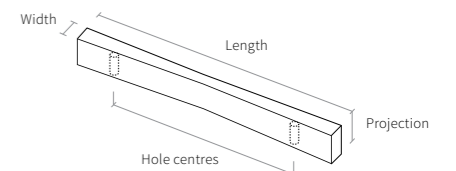

Sand Silk Touch

Width: 27mm | Projection: 35mm

Available sizes:

Length: 184mm | Hole centre: 160mm | 7111952

Length: 344mm | Hole centre: 320mm | 7111956

Green Silk Touch

Width: 27mm | Projection: 35mm

Available sizes:

Length: 184mm | Hole centre: 160mm | 7111953

Length: 344mm | Hole centre: 320mm | 7111957

Black Silk Touch

Width: 27mm | Projection: 35mm

Available sizes:

Length: 184mm | Hole centre: 160mm | 7111954

Length: 344mm | Hole centre: 320mm | 7111958

White Silk Touch

Width: 27mm | Projection: 35mm

Available sizes:

Length: 184mm | Hole centre: 160mm | 7111955

Length: 344mm | Hole centre: 320mm | 7111959

Inspired by modern horizontal lines with a subtle curve and soft touch finish, the Linea handle makes the perfect addition to any space.

Sand Silk Touch

Width: 10mm | Projection: 18mm

Available sizes:

Length: 76mm | Hole centre: 64mm | 7111936

Length: 140mm | Hole centre: 128mm | 7111940

Length: 204mm | Hole centre: 192mm | 7111944

Length: 268mm | Hole centre: 256mm | 7111948