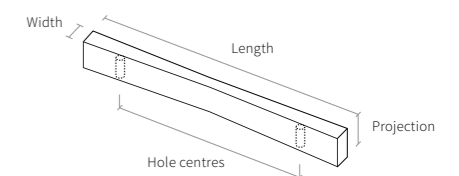

RETRO

Retro
Colour: White | Length: 186mm | 7112041
Colour: Black | Length: 186mm | 7112042

RETRO RANGE *by* MODAR

Inspired by the retro classics with a modern touch, the Retro handle makes a statement wherever it goes.

White

Width: 12mm | Projection: 30mm

Available sizes:

Length: 186mm | Hole centre: 160mm | 7112041

Length: 346mm | Hole centre: 320mm | 7112043

Black

Width: 12mm | Projection: 30mm

Available sizes:

Length: 186mm | Hole centre: 160mm | 7112042

Length: 346mm | Hole centre: 320mm | 7112044