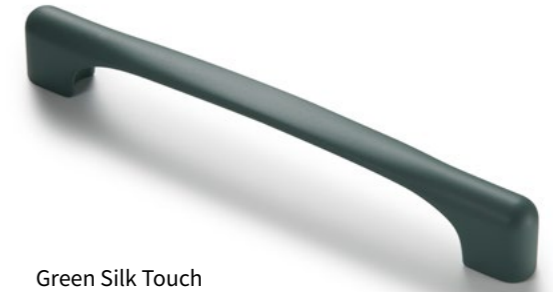

HORNET

Sand Silk Touch

Width: 15mm | Projection: 27mm

Available sizes:

Length: 177mm | Hole centre: 160mm | 7111972

Length: 337mm | Hole centre: 320mm | 7111976

Green Silk Touch

Width: 15mm | Projection: 27mm

Available sizes:

Length: 177mm | Hole centre: 160mm | 7111973

Length: 337mm | Hole centre: 320mm | 7111977

Black Silk Touch

Width: 15mm | Projection: 27mm

Available sizes:

Length: 177mm | Hole centre: 160mm | 7111974