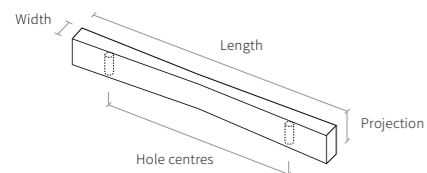

CURVA RANGE *by* MODAR

Modern aluminium style with a feature curve, the Curva handle is perfect for contemporary cabinetry.

Width: 38.5mm | Projection: 15mm

Available sizes:

Length: 147.5mm | Hole centre: 128mm | 7112035

Length: 197.5mm | Hole centre: 128mm | 7112036

Width: 38.5mm | Projection: 15mm

Available sizes:

Length: 147.5mm | Hole centre: 128mm | 7112037

Length: 197.5mm | Hole centre: 128mm | 7112038

Width: 38.5mm | Projection: 15mm

Available sizes:

Length: 147.5mm | Hole centre: 128mm | 7112039

Length: 197.5mm | Hole centre: 128mm | 7112040