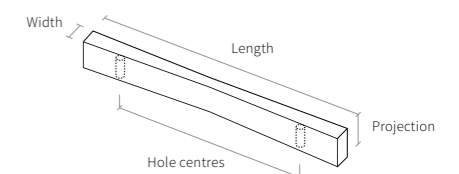

Available sizes:

Length: 177mm | Hole centre: 160mm | 7111973

Length: 337mm | Hole centre: 320mm | 7111977

Black Silk Touch

Width: 15mm | Projection: 27mm

Available sizes:

Length: 177mm | Hole centre: 160mm | 7111974

Length: 337mm | Hole centre: 320mm | 7111978

White Silk Touch

Width: 15mm | Projection: 27mm

Available sizes:

Length: 177mm | Hole centre: 160mm | 7111975

Length: 337mm | Hole centre: 320mm | 7111979

Striking design with curved corners and a soft touch finish,
the Clip handle complements any space.

Sand Silk Touch

Width: 13mm | Projection: 29mm

Available sizes:

Length: 108mm | Hole centre: 96mm | 7111960

Length: 172mm | Hole centre: 160mm | 7111964

Length: 332mm | Hole centre: 320mm | 7111968

Green Silk Touch

Width: 13mm | Projection: 29mm

Available sizes:

Length: 108mm | Hole centre: 96mm | 7111961

Length: 172mm | Hole centre: 160mm | 7111965

Length: 332mm | Hole centre: 320mm | 7111969

Black Silk Touch

Width: 13mm | Projection: 29mm