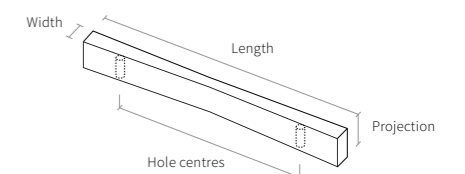

Modern curved pull made from lightweight aluminium, the Moda handle is the perfect match for the contemporary kitchen, bathroom or laundry.

Black

Width: 39.8mm | Projection: 18mm

Available sizes:

Length: 50mm | Hole centre: 32mm | 7104298

Length: 100mm | Hole centre: 64mm | 7104299

Length: 200mm | Hole centre: 160mm | 7104300

Length: 300mm | Hole centre: 192mm | 7104301

The Moderna handle, with its understated angular pull, gives a sense of contemporary style and character to any cabinetry it is fitted to.