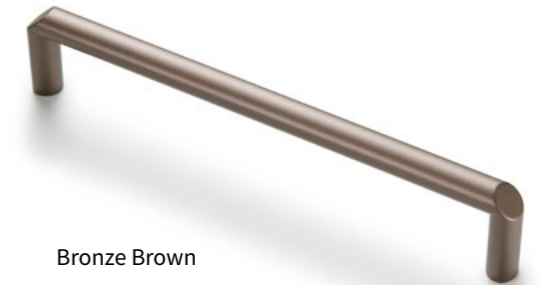

Available sizes:

Length: 108mm | Hole centre: 96mm | 7111962

Length: 172mm | Hole centre: 160mm | 7111966

Length: 332mm | Hole centre: 320mm | 7111970

White Silk Touch

Width: 13mm | Projection: 29mm

Available sizes:

Length: 108mm | Hole centre: 96mm | 7111963

Length: 172mm | Hole centre: 160mm | 7111967

Length: 332mm | Hole centre: 320mm | 7111971

CLIP

ANGOLO

A modern take on the traditional 'D' style handle, the Angolo handle works for both classic and modern cabinetry styles.

Black

Width: 11mm | Projection: 32mm

Available sizes:

Length: 168mm | Hole centre: 160mm | 7112047

Length: 328mm | Hole centre: 320mm | 7112051

Bronze Brown

Width: 11mm | Projection: 32mm

Available sizes: