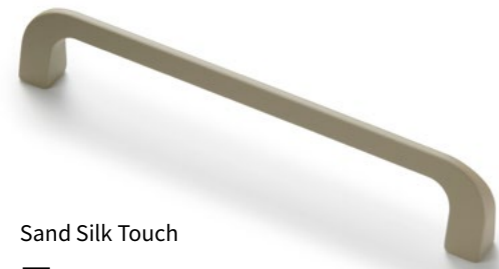

Available sizes:

Length: 177mm | Hole centre: 160mm | 7111973

Length: 337mm | Hole centre: 320mm | 7111977

Black Silk Touch

Width: 15mm | Projection: 27mm

Available sizes:

Length: 177mm | Hole centre: 160mm | 7111974

Length: 337mm | Hole centre: 320mm | 7111978

White Silk Touch

Width: 15mm | Projection: 27mm

Available sizes:

Length: 177mm | Hole centre: 160mm | 7111975

Length: 337mm | Hole centre: 320mm | 7111979

Striking design with curved corners and a soft touch finish,
the Clip handle complements any space.