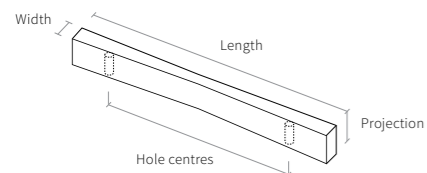

Brushed Inox

Width: 40mm | Projection: 16mm

Available sizes:

Length: 50mm | Hole centre: 32mm | 7112027

Length: 100mm | Hole centre: 64mm | 7112028

Length: 200mm | Hole centre: 160mm | 7112029

Length: 300mm | Hole centre: 192mm | 7112030

Gold Anodised

Width: 40mm | Projection: 16mm

Available sizes:

Length: 50mm | Hole centre: 32mm | 7112031

Length: 100mm | Hole centre: 64mm | 7112032

Length: 200mm | Hole centre: 160mm | 7112033

Length: 300mm | Hole centre: 192mm | 7112034