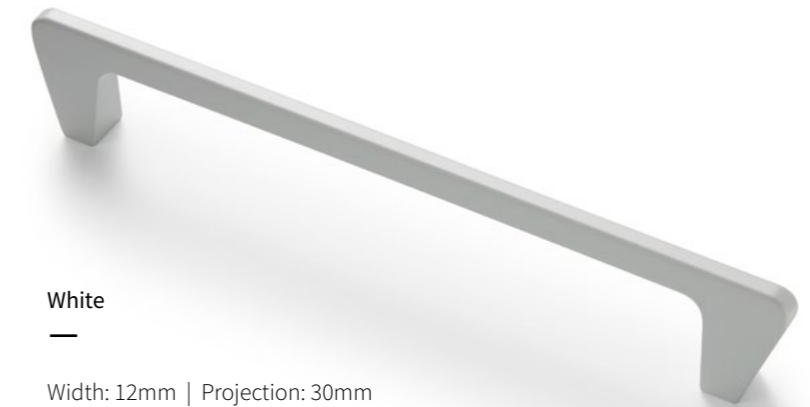

MODERNA

RETRO

Retro
Colour: White | Length: 186mm | 7112041
Colour: Black | Length: 186mm | 7112042

RETRO RANGE *by* MODAR

Inspired by the retro classics with a modern touch, the Retro handle makes a statement wherever it goes.

White

Width: 12mm | Projection: 30mm

Available sizes:

Length: 186mm | Hole centre: 160mm | 7112041

Length: 346mm | Hole centre: 320mm | 7112043

Black

Width: 12mm | Projection: 30mm

Available sizes: