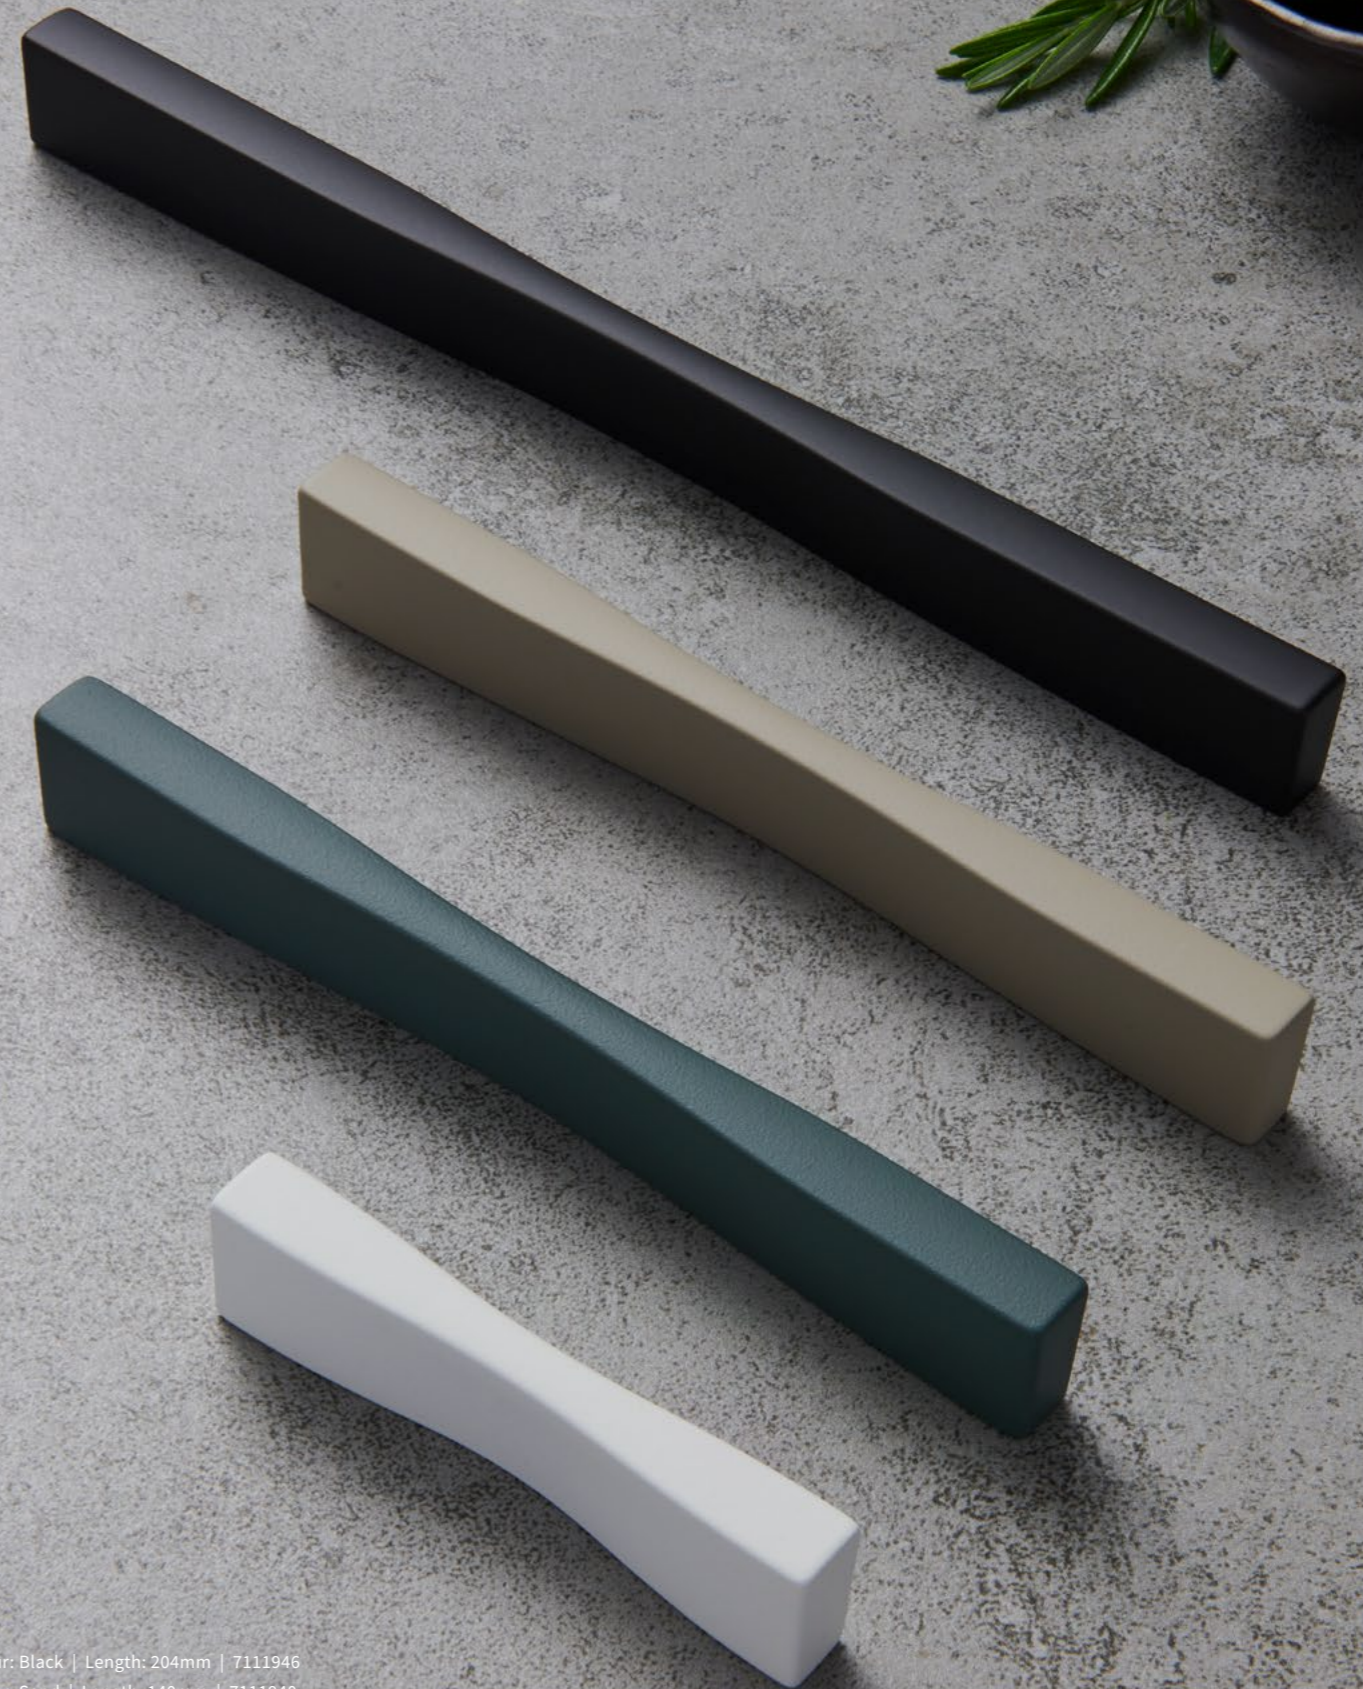

Linea
Colour: Black | Length: 204mm | 7111946
Colour: Sand | Length: 140mm | 7111940
Colour: Green | Length: 140mm | 7111941
Colour: White | Length: 76mm | 7111939