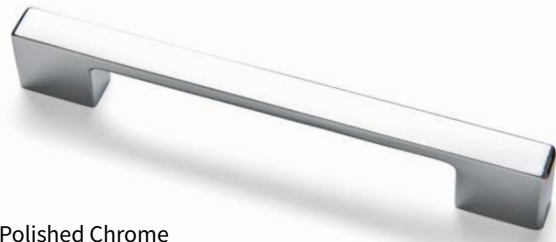

M A S I M O

Polished Chrome

ITEM CODE	C	L	D	W	F
7104277	96	120	25	11	PC
7104278	160	194	30	14	PC