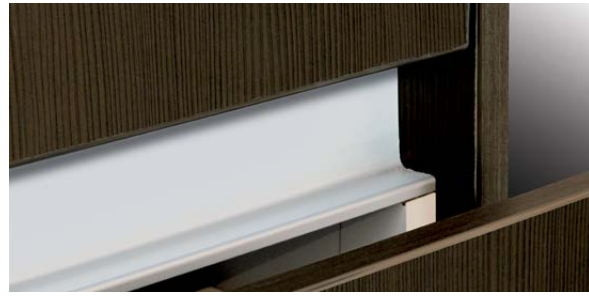

C SCOOP

Natural Anodised

ITEM CODE	L	∅D	W	F
7104285	2400	70	25	-
C SCOOP CLIP				
7104286	-	70	15	-