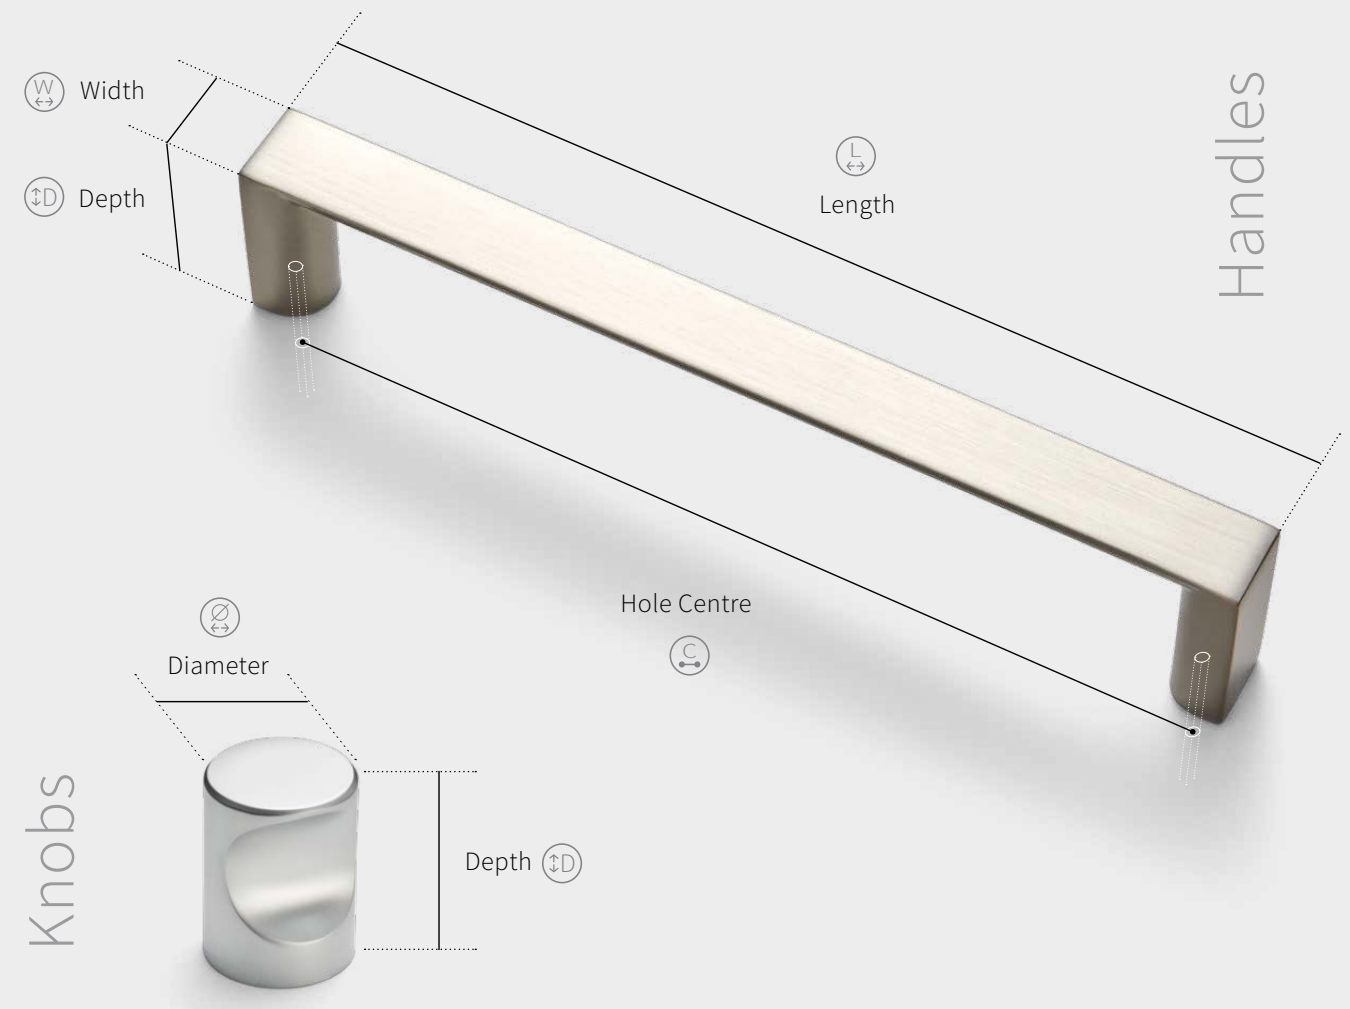

MORITZ Stainless Steel Look handle shown

Expertly designed to work in harmony with your defined space.

Offered in an array of dimensions and finishes, Modar® handles will complement your design and decor perfectly. Whether you're creating large open plan rooms or working within a confined area, pre-measuring your space will guide your handle selection and ensure optimal functionality. It's especially important to consider the overall length of your handles, and the distance between the hole centres.

FINISHES GUIDE

HOLE CENTRE The distance between the two hole centres - this is used to determine the drill holes required to mount the handle to the door/drawer front.	LENGTH Overall length of the handle.	DEPTH Depth (or projection) that the handle/knob protrudes.	WIDTH Width/thickness of the handle.	FINISH Finish/colour available for this handle. Refer to the finishes guide for further explanation of the finishes available.	DIAMETER (Knobs) Overall diameter of the Knob.