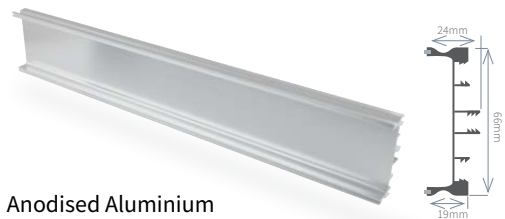

G O L I N E

Double Profile

Anodised Aluminium

ITEM CODE				
7104143	4180	66	24	AA