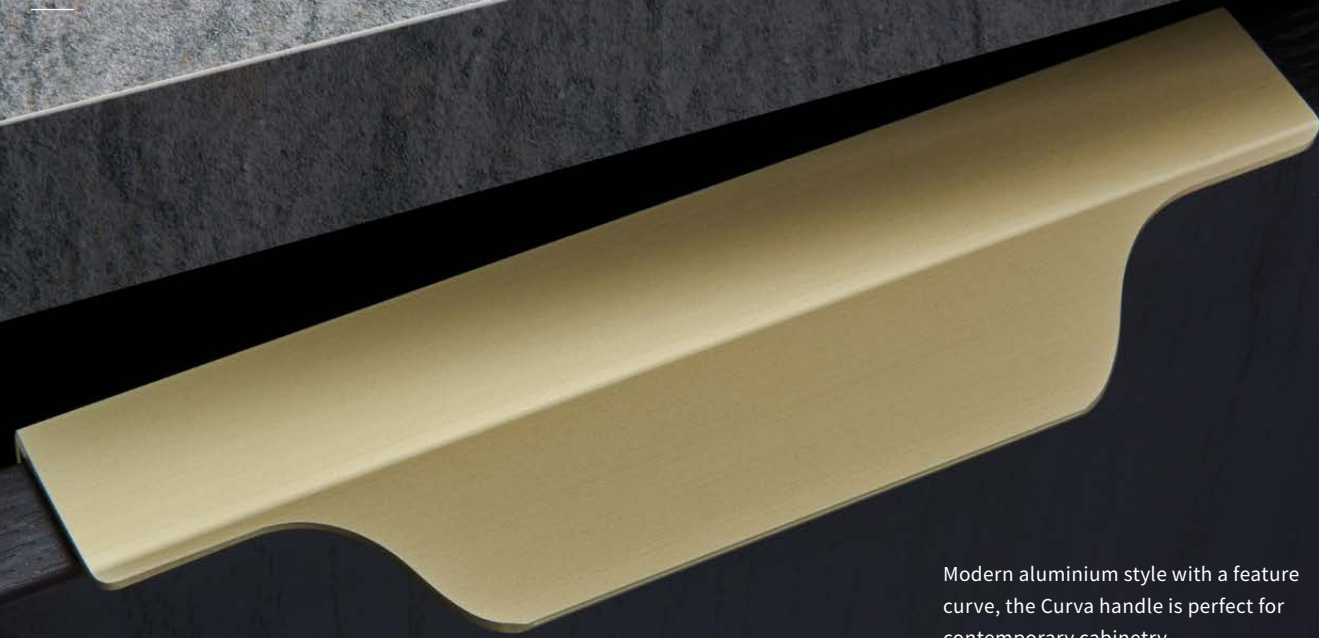

White Silk Touch

ITEM CODE	C	L	D	W	F
7111975	160	177	27	15	WST
7111979	320	337	27	15	WST

CURVA

Modern aluminium style with a feature curve, the Curva handle is perfect for contemporary cabinetry.

CURVA Gold Anodised