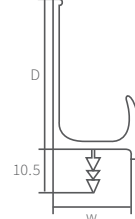

C SCOOP

Natural Anodised

ITEM CODE	L	∅D	W	F
7104285	2400	70	25	-
C SCOOP CLIP				
7104286	-	70	15	-

J SCOOP

Natural Anodised

ITEM CODE	L	∅D	W	F
7104288	2400	60	35	-
J SCOOP CLIP				
7104287	-	56	21	-

A L I G E E

Anodised Aluminium

ITEM CODE	L	∅D	W	F
7104265	2400	30	16	AA
7104264	2400	36	19	AA

E L L E

Natural Anodised

ITEM CODE	L	∅D	W	F
7104267	2400	39.3	16	NA
7104266	2400	39.3	19	NA

A L T O

Silver Grey

ITEM CODE	C	L	∅D	W	F
7104302	96	108	16	24	SG
7104303	128	150	18	29	SG

Maximise small spaces with

Sleek
&
Striking
profile designs

DESIGN TIP