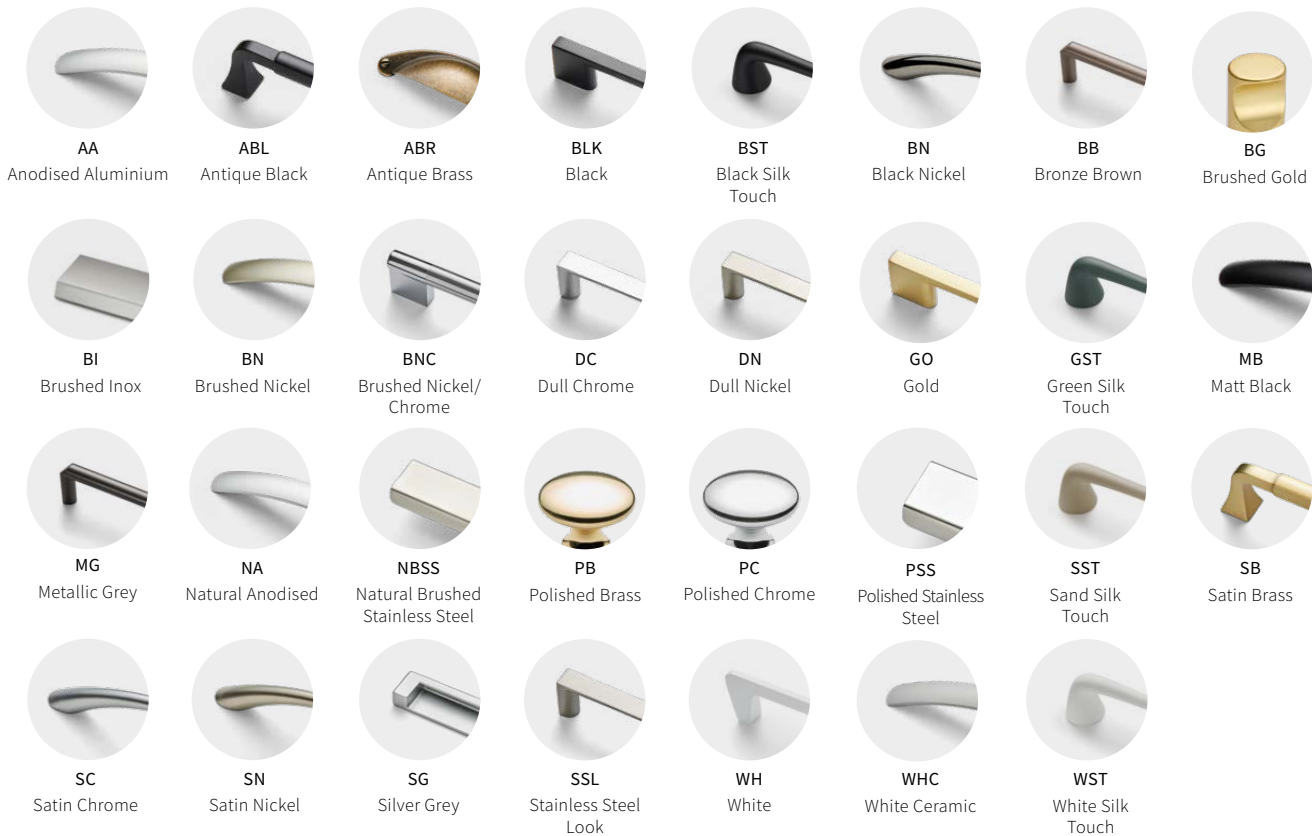

Expertly designed to work in harmony with your defined space.

Offered in an array of dimensions and finishes, Modar® handles will complement your design and decor perfectly. Whether you're creating large open plan rooms or working within a confined area, pre-measuring your space will guide your handle selection and ensure optimal functionality. It's especially important to consider the overall length of your handles, and the distance between the hole centres.

FINISHES GUIDE

HOLE CENTRE The distance between the two hole centres - this is used to determine the drill holes required to mount the handle to the door/drawer front.	LENGTH Overall length of the handle.	DEPTH Depth (or projection) that the handle/knob protrudes.	WIDTH Width/thickness of the handle.	FINISH Finish/colour available for this handle. Refer to the finishes guide for further explanation of the finishes available.	DIAMETER (Knobs) Overall diameter of the Knob.