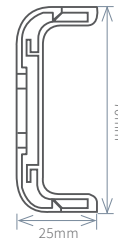

C SCOOP

Natural Anodised

ITEM CODE	L	∅D	W	F
7104285	2400	70	25	-
C SCOOP CLIP				
7104286	-	70	15	-

J SCOOP

Natural Anodised

ITEM CODE	L	∅D	W	F
7104288	2400	60	35	-
J SCOOP CLIP				
7104287	-	56	21	-

A L I G E E

Anodised Aluminium

ITEM CODE	L	∅D	W	F
7104265	2400	30	16	AA
7104264	2400	36	19	AA

E L L E

Natural Anodised

ITEM CODE	L	∅D	W	F
7104267	2400	39.3	16	NA
7104266	2400	39.3	19	NA

A L T O

Silver Grey

ITEM CODE	C	L	∅D	W	F
7104302	96	108	16	24	SG
7104303	128	150	18	29	SG

Maximise small spaces with

Sleek
&
Striking
profile designs

DESIGN TIP