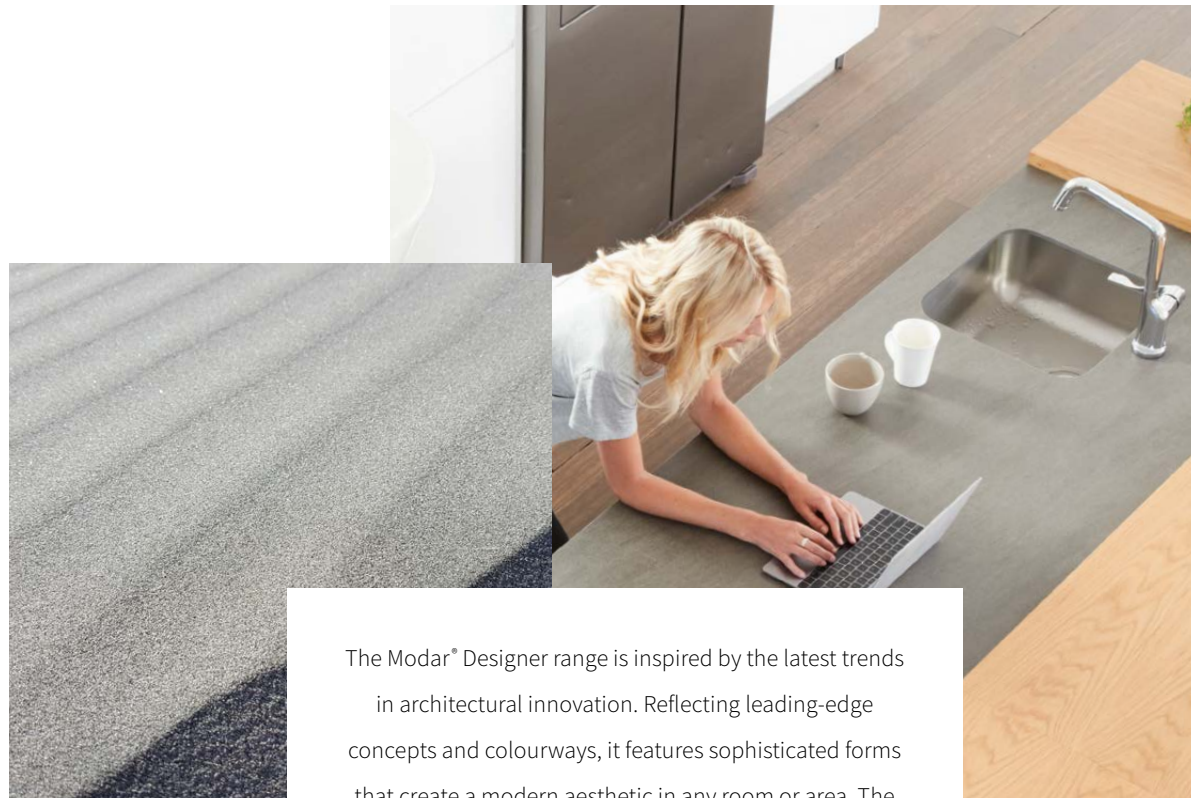

The Modar® Designer range is inspired by the latest trends in architectural innovation. Reflecting leading-edge concepts and colourways, it features sophisticated forms that create a modern aesthetic in any room or area. The entire Designer range has been curated from quality Italian manufacturers and features soft squared lines that are elegantly understated and equally compatible with traditional and contemporary cabinetry styles.

M