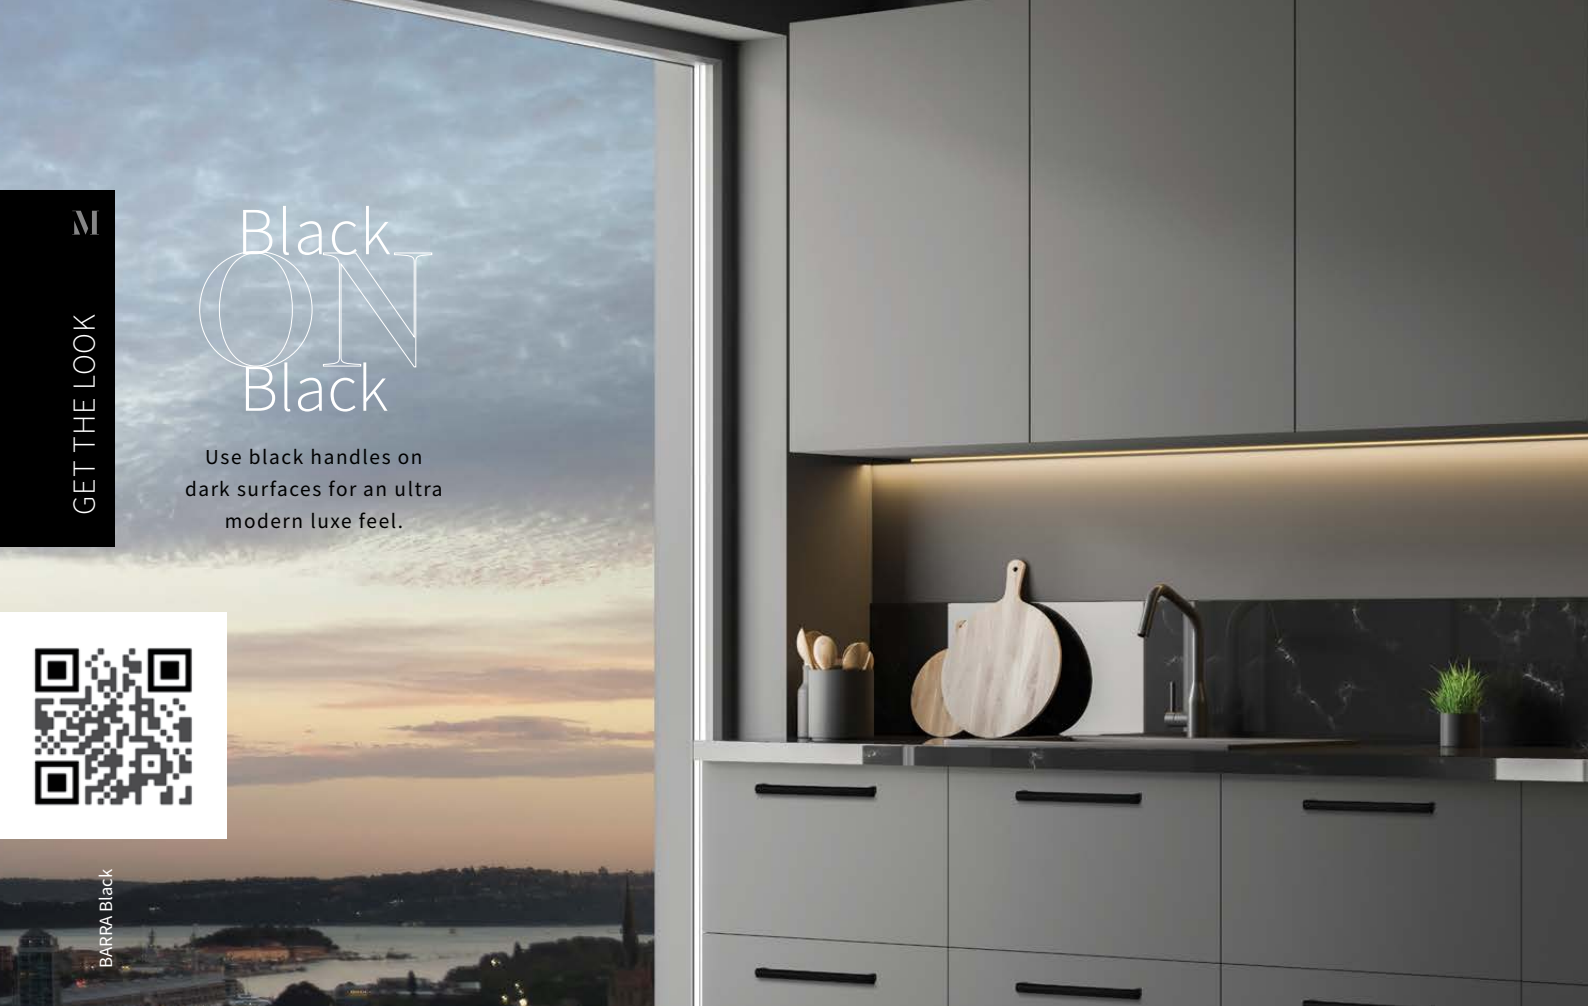

M

GET THE LOOK

Black ON Black

Use black handles on dark surfaces for an ultra modern luxe feel.

BARRA Black

ARCH BOW

ITEM CODE	C	L	D	W	F
7104336	96	121	25	-	PC
7104321	128	152	30	-	PC
7104324	160	190	32	-	PC
7104327	224	263	32	-	PC
7104330	256	300	32	-	PC
7104333	288	337	32	-	PC

ITEM CODE	C	L	D	W	F
7104335	96	121	25	-	SC
7104322	128	152	30	-	SC
7104325	160	190	32	-	SC
7104328	224	263	32	-	SC
7104331	256	300	32	-	SC
7104334	288	337	32	-	SC

ITEM CODE	C	L	D	W	F
7104320	128	152	30	-	SN
7104323	160	190	32	-	SN
7104326	224	263	32	-	SN
7104329	256	300	32	-	SN
7104332	288	337	32	-	SN

BARRA