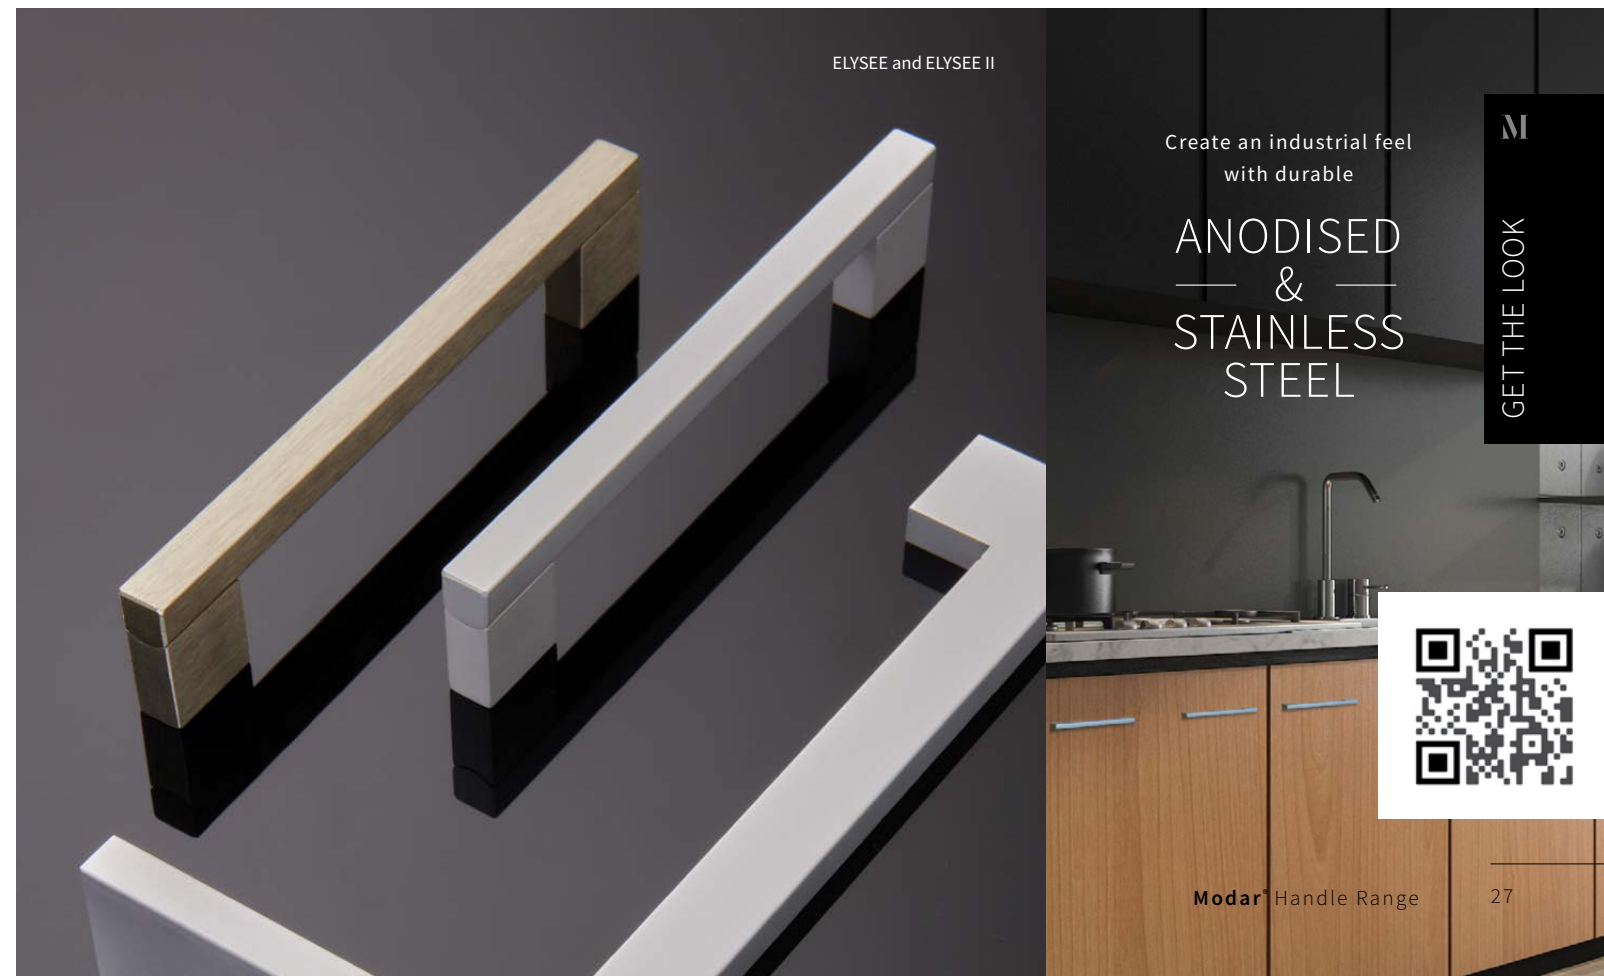

D STEEL

ELYSEE and ELYSEE II

Create an industrial feel
with durable

ANODISED
&
STAINLESS
STEEL

GET THE LOOK

Contemporary & Classic Design

Featuring linear lines and ergonomic edges, Margo handles are available in a suite of finishes to suit a wider range of applications.